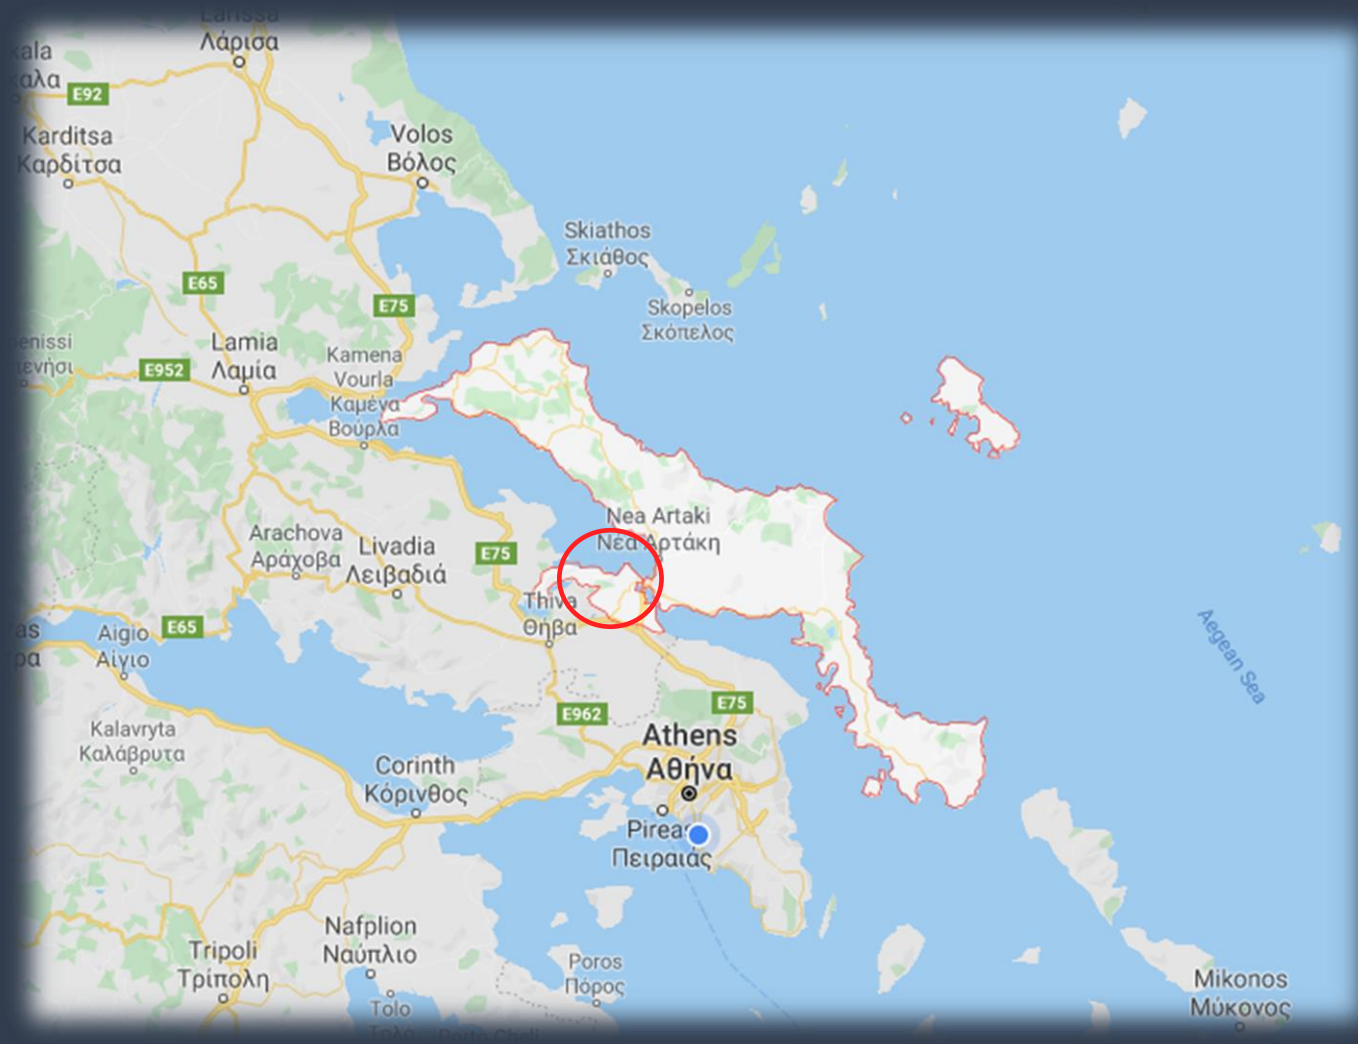

4* WATERFRONT HOTEL

CHALKIDA, EUBOEA

FOR SALE

PRIME LOCATION

A CHARMING &
VIBRANT
VACATION
DESTINATION IN
THE CHIEF TOWN
OF EUBOEA

LOCATION

The hotel is situated in a vastly exceptional and practical area of Euboea, the 2nd largest island in Greece.

Thanks to its **private beach, private dock**, and strategic address right at the seafront, nearby islands are easily accessible for exploration, especially the largely-visited, paradisiacal Lihadonisia.