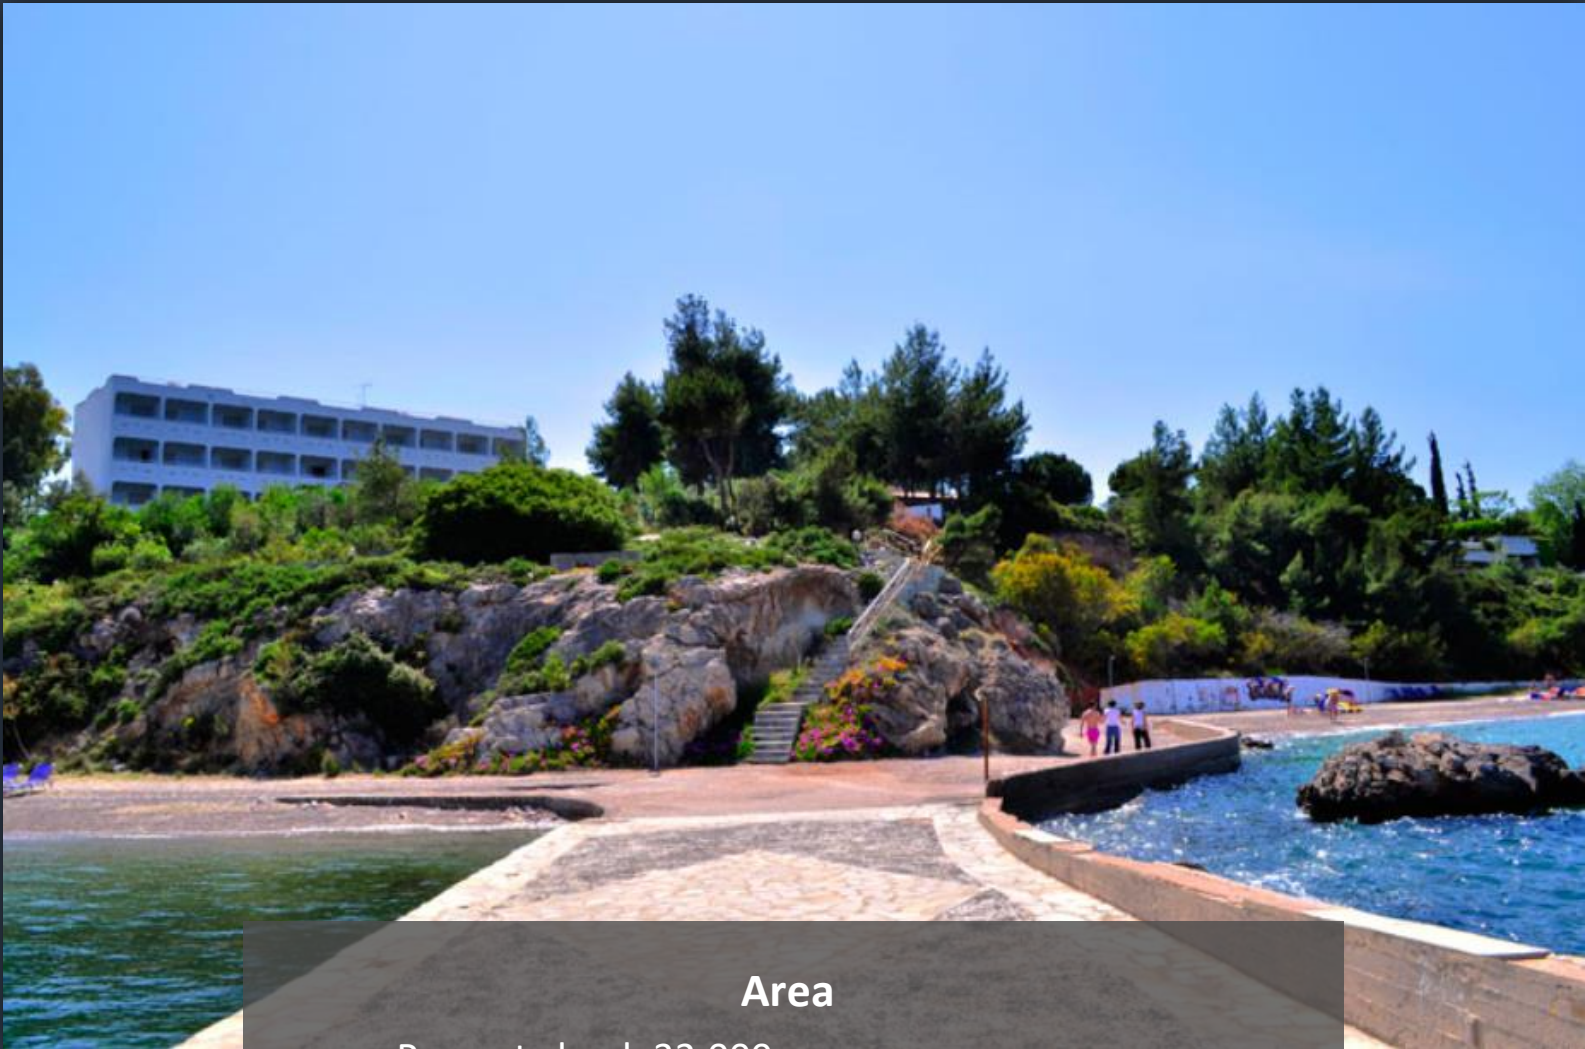

4* WATERFRONT HOTEL

CHALKIDA, EUBOEA

FOR SALE

PRIME LOCATION

A CHARMING &
VIBRANT
VACATION
DESTINATION IN
THE CHIEF TOWN
OF EUBOEA

LOCATION

The hotel is situated in a vastly exceptional and practical area of Euboea, the 2nd largest island in Greece.

Thanks to its **private beach, private dock**, and strategic address right at the seafront, nearby islands are easily accessible for exploration, especially the largely-visited, paradisiacal Lihadonisia.

This allows guests to not only enjoy their stay at the well-situated hotel, but to also fully appreciate the surrounding areas without much of a transportation hassle.

Area

- Property land: 32.000sq.m.
- Original construction of hotel: about 15 acres.
- They harbor for further exploitation ~ 17 acres and can still be built up to 3000 m2.

1 hr 30 min from
Thermopylae

[Read about it](#)

DISTANCES

50 min from the
El. Venizelos Airport
Athens

1 hr from
Athens Center

1 hr 10 min
from
Piraeus Port

10 min from
**Chalkida's Old
Bridge**

*Swimming Pool with
sea view*