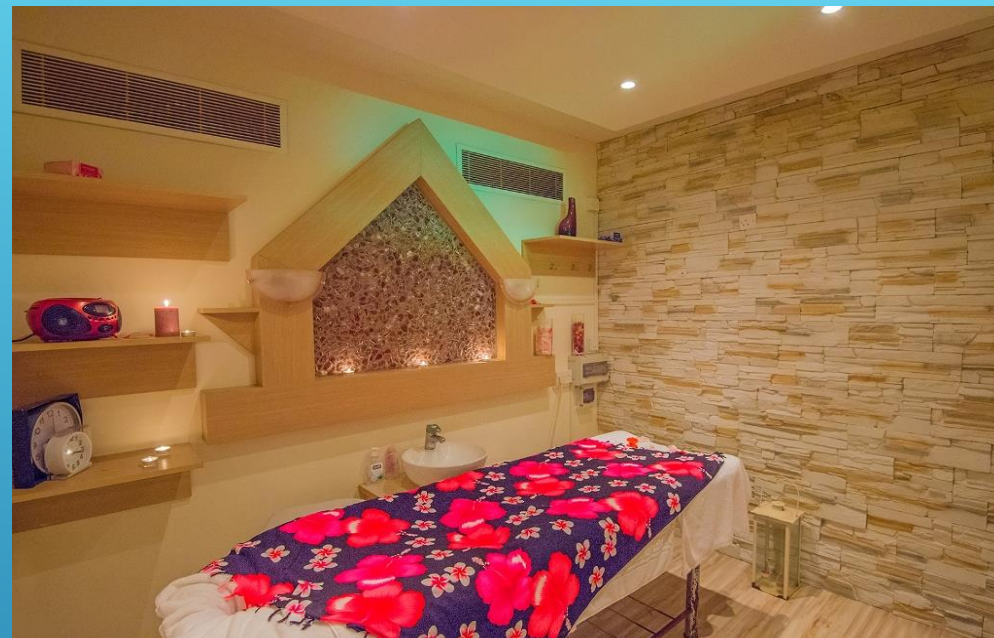

FACILITIES

ASKING PRICE : €45.000.000